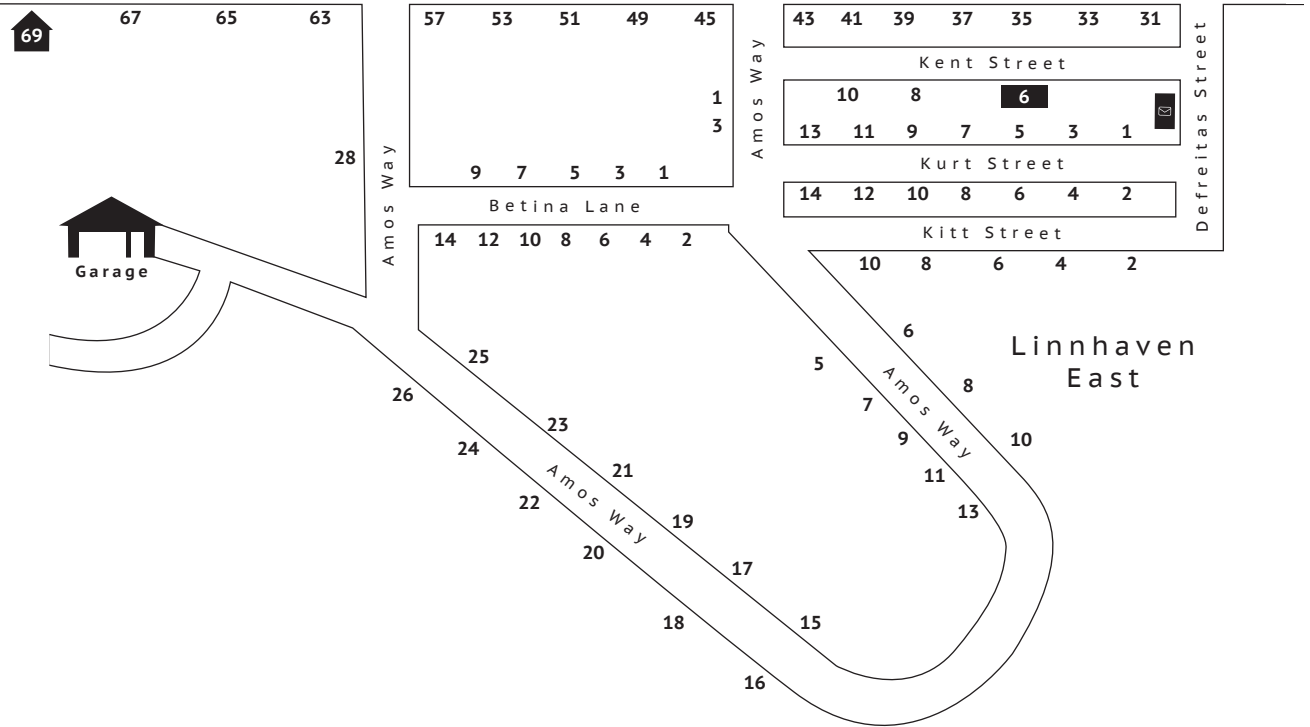

Maquoit Road

Maquoit Road

To Brunswick - 1.7 Miles

Garage

Linnhaven East